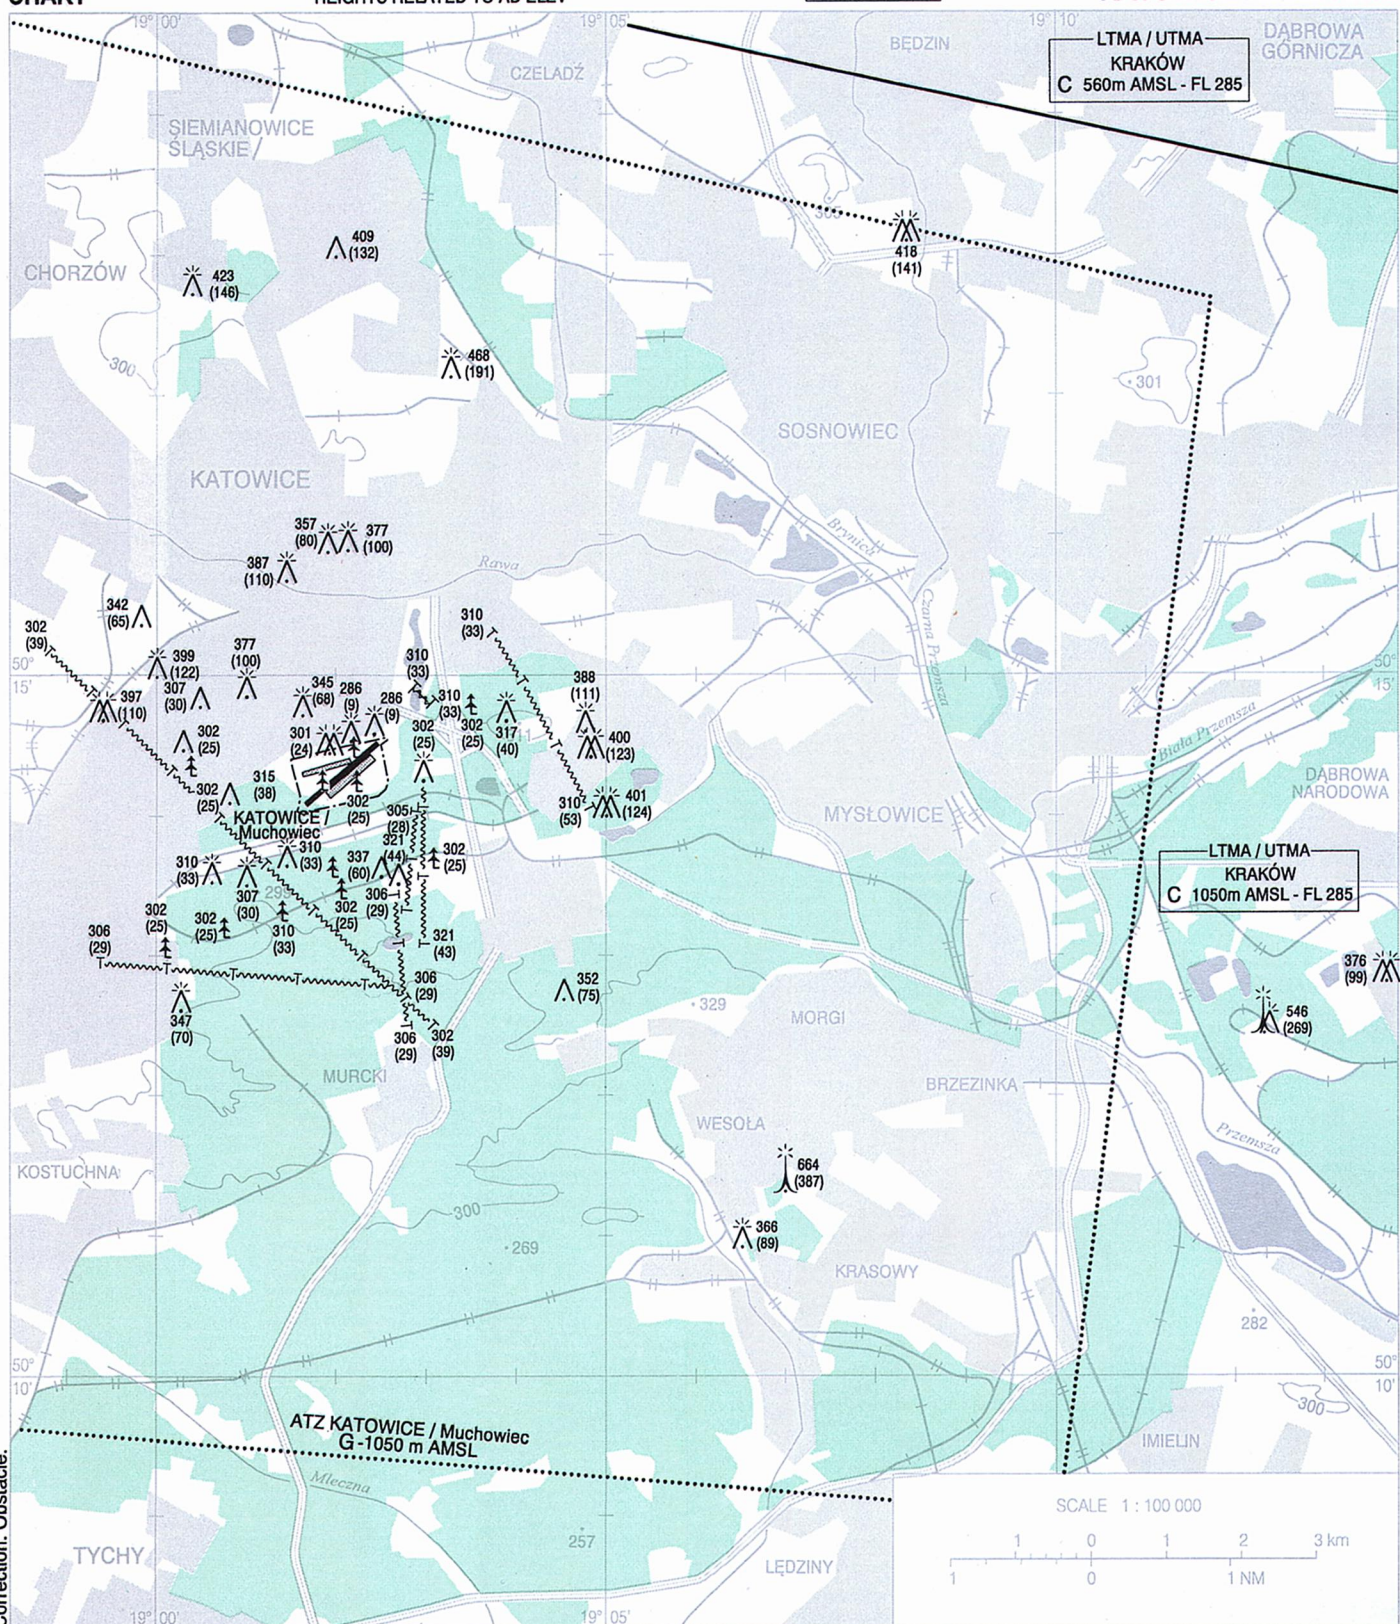

**VISUAL  
OPERATION  
CHART**

**AERODROME ELEV 277 m**  
HEIGHTS RELATED TO AD ELEV

INFO 122.700  
AERO 122.900

**KATOWICE / Muchowiec**

Correction: Obstacle.

**AERODROME MINIMA**

AIRCRAFT TYPE	DAY		NIGHT	
	CEILING (m)	VISIBILITY (m)	CEILING (m)	VISIBILITY (m)
AEROPLANES	200	2 000	500	5 000
GLIDERS	300	3 000	500	5 000
HELICOPTERS	100	1 000	300	3 000