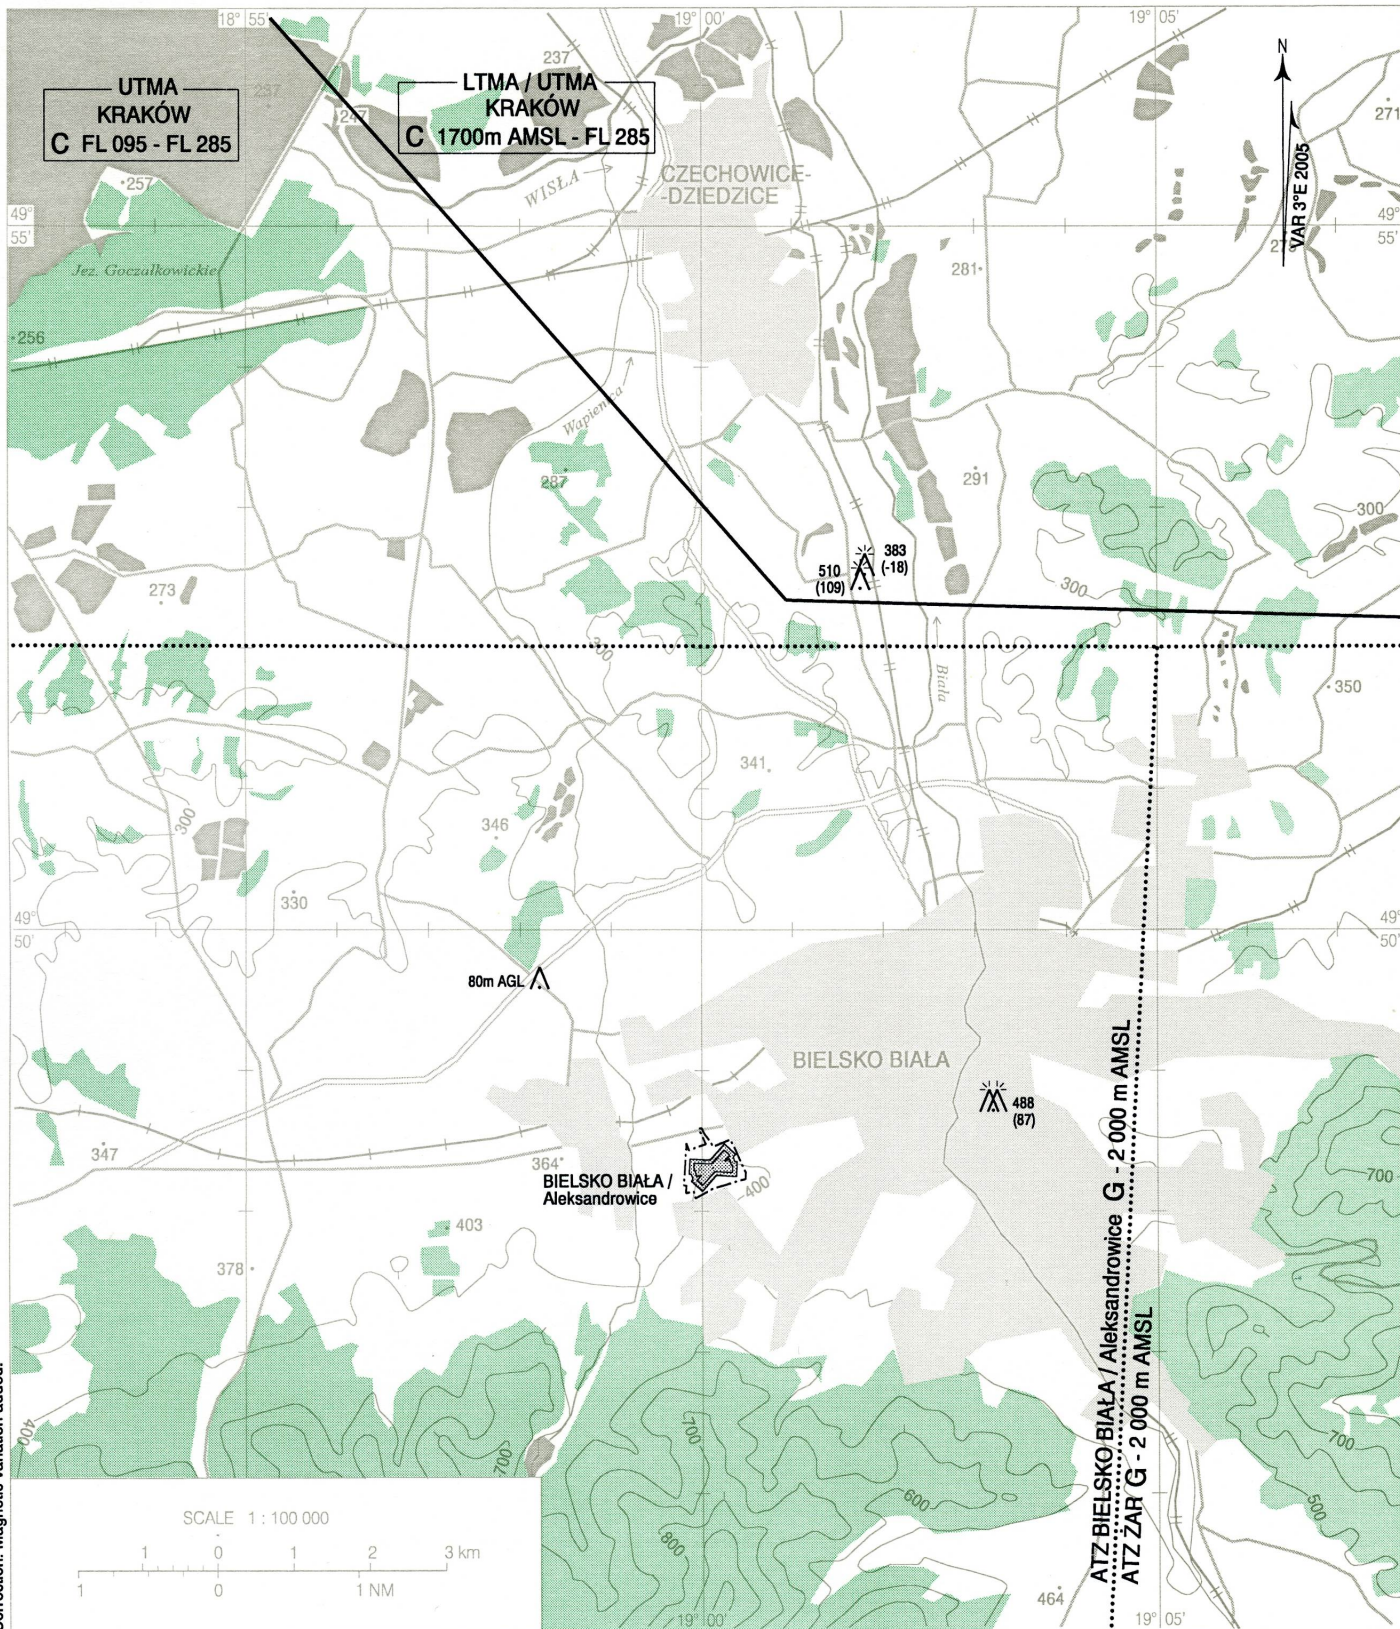

**VISUAL  
OPERATION  
CHART**

**AERODROME ELEV 401 m**  
HEIGHTS RELATED TO AD ELEV

**AERO 122.200**

**BIELSKO BIAŁA / Aleksandrowice**

Correction: Magnetic variation added.

AERODROME MINIMA				
AIRCRAFT TYPE	DAY		NIGHT	
	CEILING (m)	VISIBILITY (m)	CEILING (m)	VISIBILITY (m)
AEROPLANES	300	4 000	1 100	8 000
GLIDERS	300	4 000	1 100	8 000
HELICOPTERS	150	1 500		