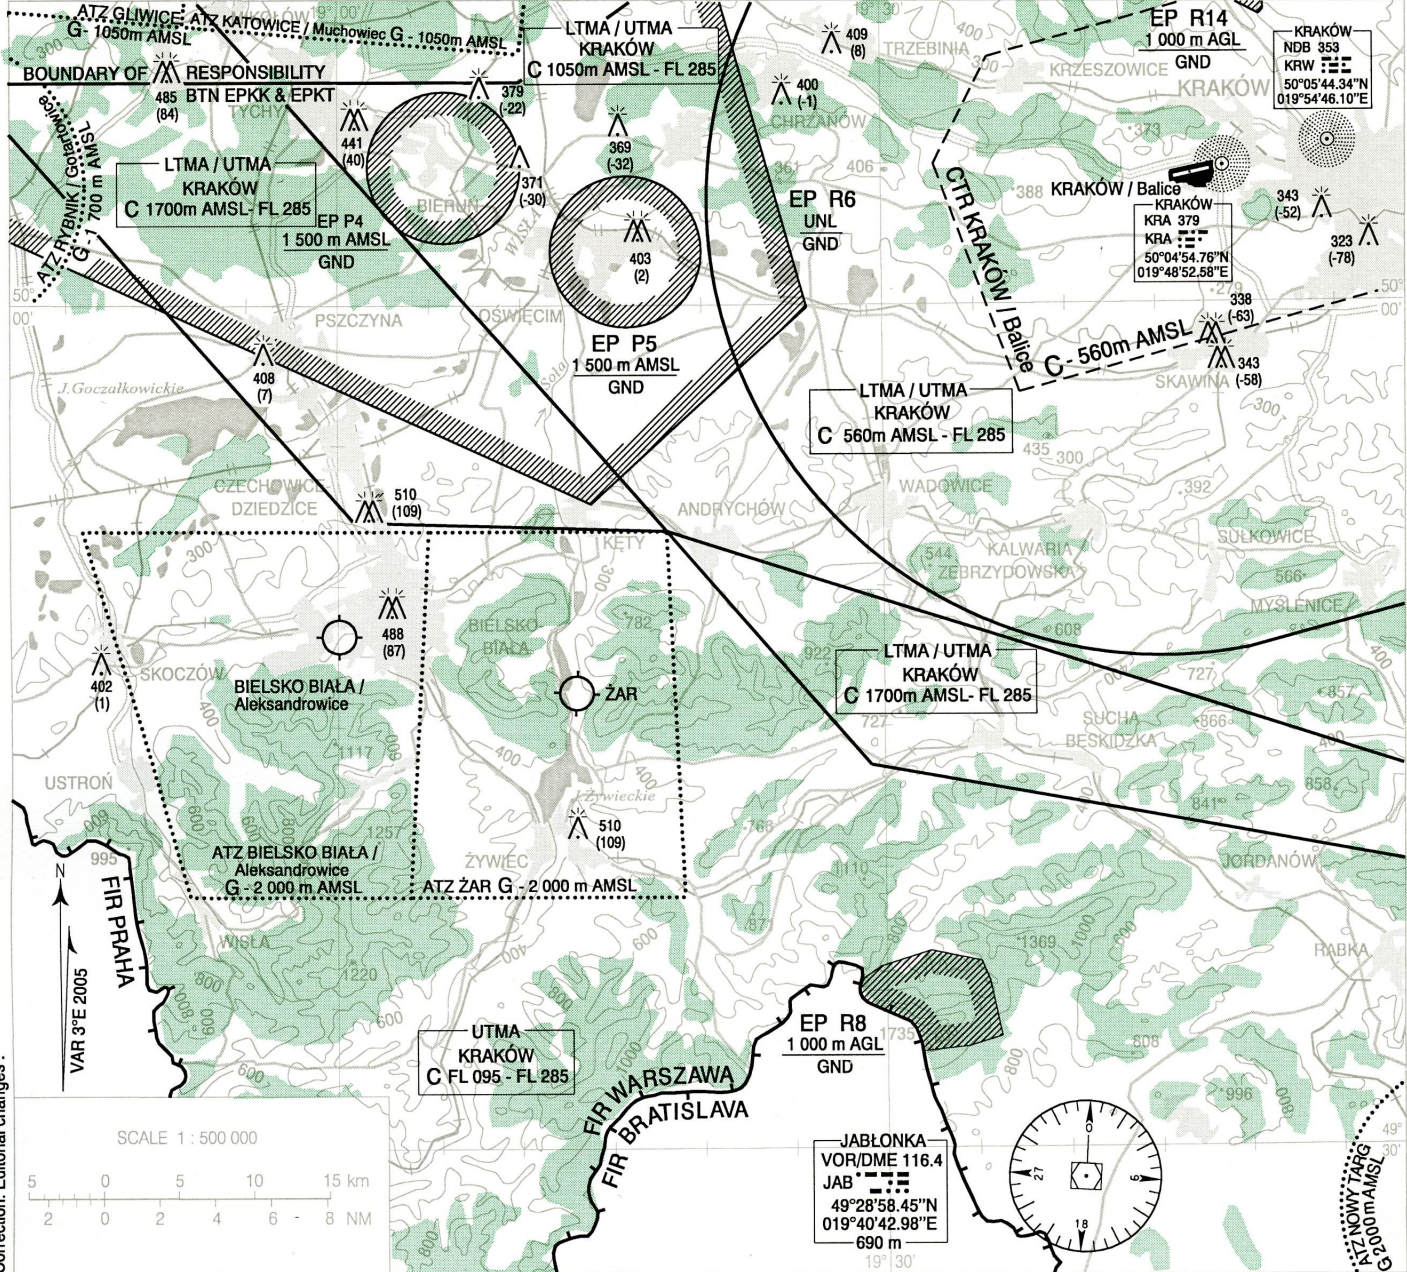

**VISUAL  
OPERATION  
CHART**

**AERODROME ELEV 401 m  
HEIGHTS RELATED TO AD ELEV**

**BIELSKO BIAŁA / Aleksandrowice**

Correction: Editorial changes